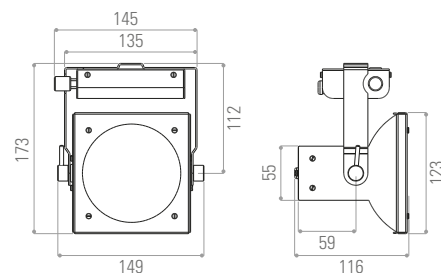

### Installation

Single circuit track adaptor

3-circuit track adaptor

Backplate

Other options available on request (clamp, ...)

### Dimensions (mm)

### Photometry

AXEO 4000 K 20 W 480 mA CRI 95 60°

	lux
1m (ø182cm)	1170
2m (ø365cm)	347
3m (ø550cm)	160

Measures taken from right in the front of the spotlight

Made in France

Factory & Head office : 69, rue Victor Hugo 93100 MONTREUIL - FRANCE