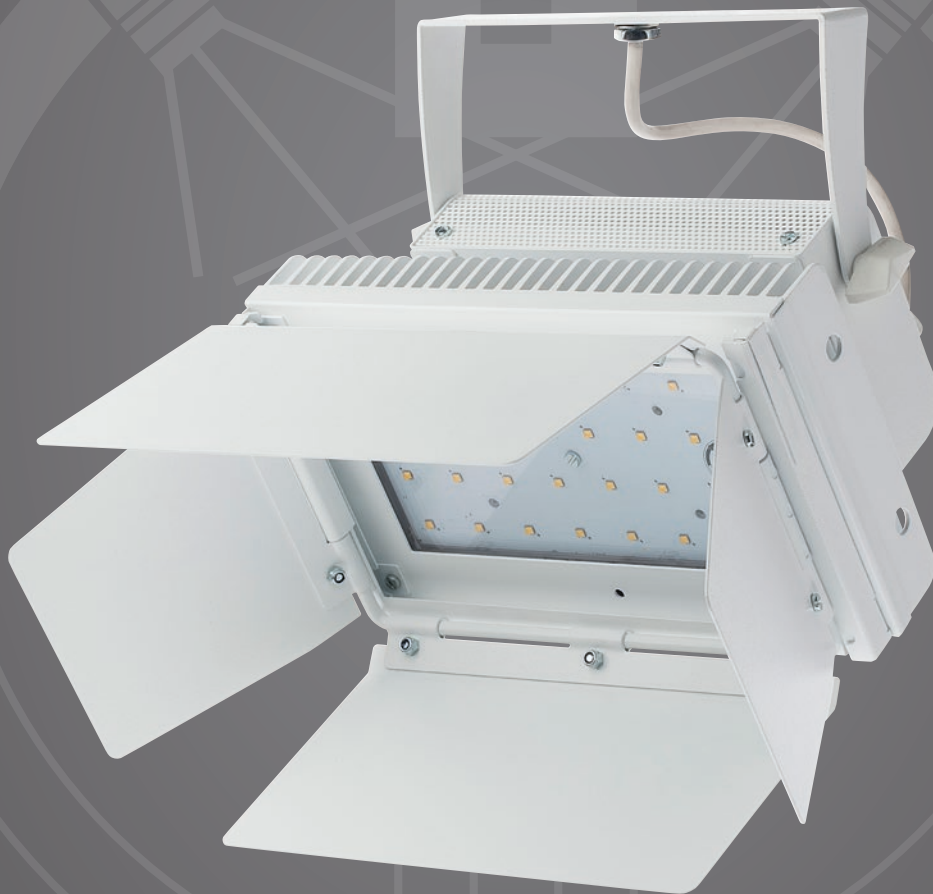

Procédés Hallier Collection

◉ **LED spotlight 32W**

Atmosphere light fixture / Spotlight

LELOLED

A tool at the service of professionals

Made in France

Designer - Manufacturer

www.procedeshallier.fr

Procédés Hallier Collection

LED spotlight 32W

Atmosphere light fixture / Spotlight

LELOLED

Technical data

Power: 32W

CRI 90 in 3000K and in 4000K

Integrated LED driver

Voltage In:

220 to 240 V, AC 50-60Hz

output current 700mA

Dimmable from 10% to 100% by manual potentiometer

Beam angle 120°

Barn doors

Integrated filter holder

Material: Steel / Aluminium

Finish: Powder painted Black, White or Grey - other colors on request

Options

External LED driver

DALI LED driver

DMX LED driver

BLUETOOTH controlled by iPhone, computer or dimmable bluetooth power switch ENOCEAN