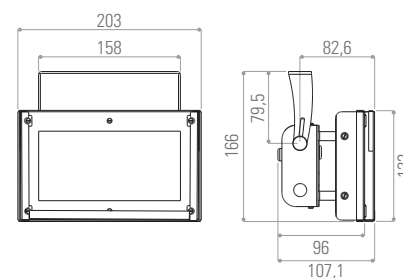

Installation

Single circuit track adaptor

3-circuit track adaptor

Backplate

Other options available on request (clamp, ...)

Dimensions (mm)

Made in France

Factory & Head office : 69, rue Victor Hugo 93100 MONTREUIL - FRANCE
Tel. +33 (0)1 48 51 79 88 • contact@procedeshallier.fr