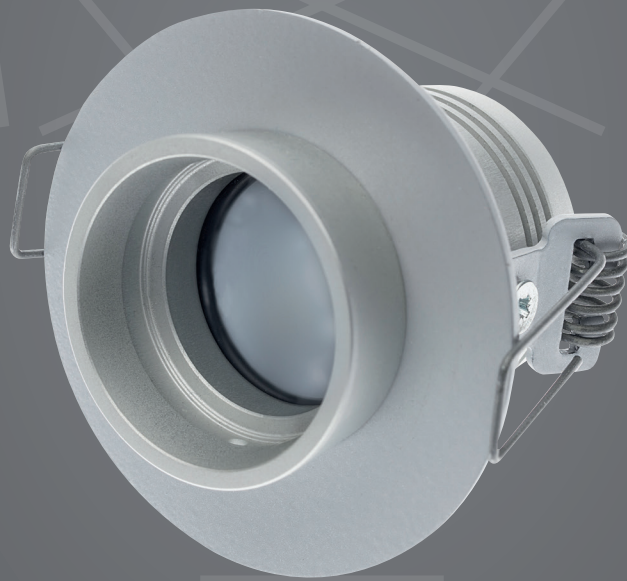

Procédés Hallier Collection

◉ Mini fixed recessed spotlight 3W

Recessed ceiling spotlight

LUNEA

A tool at the service of professionals

Made in France

Designer - Manufacturer

www.procedeshallier.fr

Procédés Hallier Collection

► Mini fixed recessed spotlight 3W

Recessed ceiling spotlight

LUNEA

► Technical data

Power: 3W

CRI 90 in 2800 K, 3000 K and CRI 95 in 4000 K (R9>90)

External LED driver (not included)

Voltage In:

220 to 240 V, AC 50-60 Hz

output current 700 mA

Beam angle 10° or 25° or 40° (to select)

Material: Aluminium

Finish: Black or Grey anodizing

► Options

DALI LED driver

LUNEA 4000 K 3 W 700 mA CRI 95 25°

Distance (m)	Beam Diameter (cm)	Beam Diameter (cm)	lux
1m	ø63cm	895	
1,5m	ø95cm	406	
2m	ø126cm	235	
3m	ø189cm	108	

Measures taken from right in the front of the spotlight