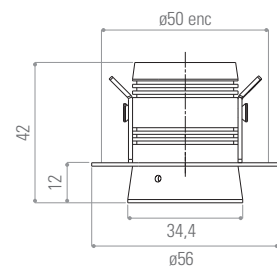

► Photometry

LUNEA 4000 K 3 W 700 mA CRI 95 10°

Distance (m)	Beam Diameter (cm)	Beam Diameter (cm)	lux
1m	ø40cm	720	
1,5m	ø61cm	474	
2m	ø81cm	355	
3m	ø120cm	237	

Measures taken from right in the front of the spotlight

LUNEA 4000 K 3 W 700 mA CRI 95 25°

Distance (m)	Beam Diameter (cm)	Beam Diameter (cm)	lux
1m	ø63cm	895	
1,5m	ø95cm	406	
2m	ø126cm	235	
3m	ø189cm	108	

Measures taken from right in the front of the spotlight