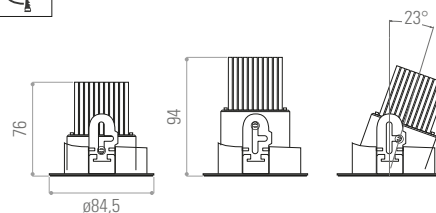

Dimensions (mm)