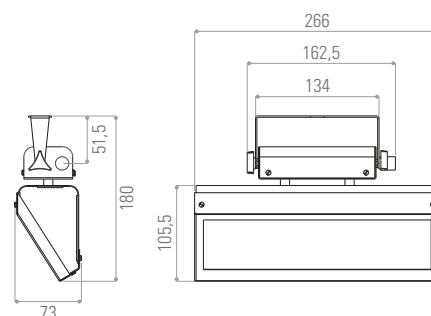

► Installation

Single circuit track adaptor

3-circuit track adaptor

Backplate

Other options available on request (clamp, ...)

► Dimensions (mm)

Made in France

Factory & Head office : 69, rue Victor Hugo 93100 MONTREUIL - FRANCE
Tel. +33 (0)1 48 51 79 88 • contact@procedeshallier.fr