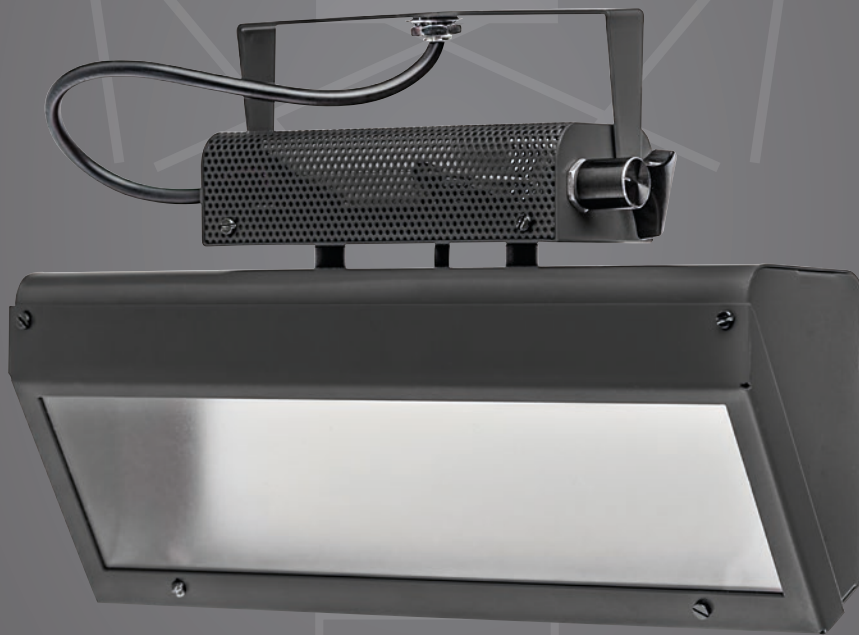

Procédés Hallier Collection

◉ LED wall washer projector 28W

Wall washer fixture

TEK

A tool at the service of professionals

Made in France

Designer - Manufacturer

www.procedeshallier.fr

Procédés Hallier Collection

► LED wall washer projector 28W

Wall washer fixture

TEK

► Technical data

Power: 28W

CRI 90 in 3000K and in 4000K

Integrated LED driver

Voltage In:

110 to 240V, AC 50-60Hz

output current 700mA

Dimmable from 0% to 100% by manual potentiometer

Wall wash light distribution

Material: Steel

Finish: Powder painted Black, White or Grey - other colors on request