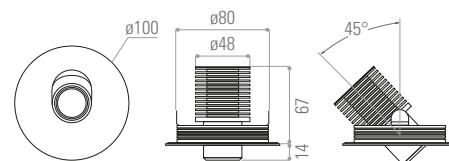

Voltage In:

220 to 240 V, AC 50-60 Hz

output current 350 mA

Beam angle 10° or 25° or 40° (to select)

Material: Aluminium / Steel

Finish: Powder painted Black, White or Grey - other colors on request

► Dimensions (mm)