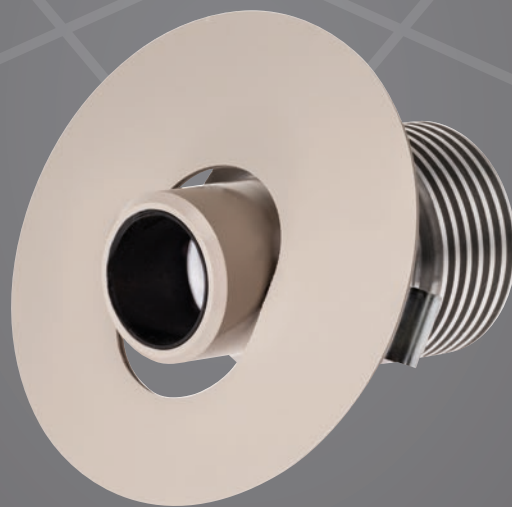

Procédés Hallier Collection

◉ LED swivel recessed spotlight 5W

Recessed ceiling spotlight

TEO E045

A tool at the service of professionals

Made in France

Designer - Manufacturer

www.procedeshallier.fr

Procédés Hallier Collection

► LED swivel recessed spotlight 5W

Recessed ceiling spotlight

TE0 E045

► Technical data

Power: 5W

CRI 90 in 2800 K and CRI 80 in 4000 K

External LED driver (not included)

Voltage In:

220 to 240 V, AC 50-60 Hz

output current 350 mA

Beam angle 10° or 25° or 40° (to select)

Material: Aluminium / Steel

Finish: Powder painted Black, White or Grey - other colors on request

► Dimensions (mm)